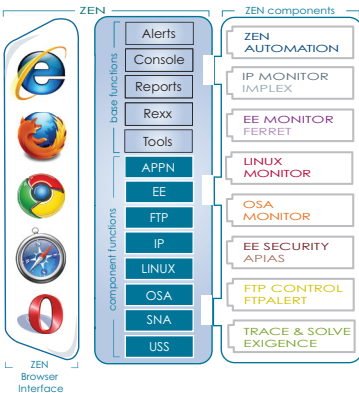

ZEN SOLUTIONS

The William Data Systems ZEN suite of network management solutions provides a comprehensive insight into z/OS network operations by offering targeted solutions, adapted to meet your unique business needs.

The suite consists of a central interface which enables users to integrate and operate tools easily, and a selection of targeted solutions that provide IT performance management, network optimization, monitoring, tracing, reporting and security. ZEN solutions are critical to maintaining business continuity and service levels of z/OS networks.

www.willdata.com