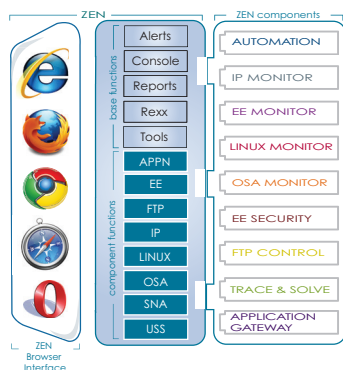

CAPABILITIES

Authorized System z

At a glance

Company William Data Systems, LLC
Point of Contact John Christensen, CEO
Address 201F Royal St SE
Leesburg
VA 20175
Email john.christensen@willdata.com
Office 703-674-2200
Fax 703 674-2201
Email info@willdata.com
Website http://www.willdata.com
Founded 1993

SOCIO-ECONOMIC STATUS • Small Business

FEDERAL CUSTOMERS

- Department of Homeland Security: CBP
- Department of the Treasury: FRIT
- Department of the Treasury: FMS
- Social Security Administration
- Department of Defense: USAITA

SERVICE DESCRIPTORS	NAICS CODE	SIC CODE
Computer & Computer Peripheral Equipment & Software Merchant Wholesalers	423430	5045
Software Publishers	511210	7372
Custom Computer Programming Services	541511	7371
Computer Systems Design Services	541512	7373
Mainframe Network Systems Management	541519	7379

ZEN SOLUTIONS

The William Data Systems ZEN suite of network management solutions provides a comprehensive insight into z/OS network operations by offering targeted solutions, adapted to meet your unique business needs.

The suite consists of a central interface which enables users to integrate and operate tools easily, and a selection of targeted solutions that provide IT performance management, network optimization, monitoring, tracing, reporting and security. ZEN solutions are critical to maintaining business continuity and service levels of z/OS networks.

www.willdata.com